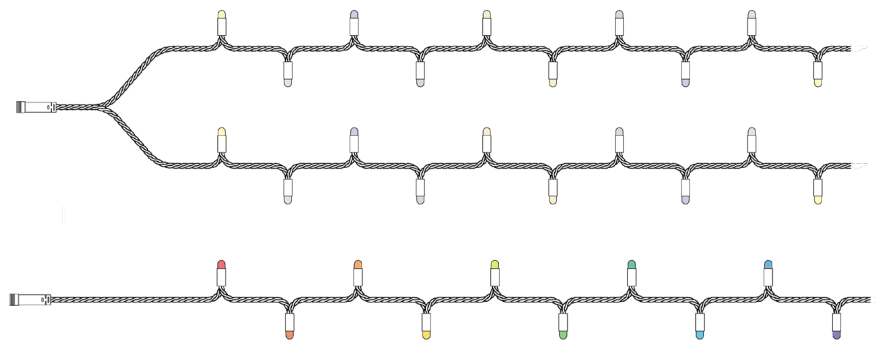

FEATURES

- 24V DC power input (Requires a Twinkly Pro controller)
- RGB or RGBW Color Control options
- Available in 82ft runs or dual 41ft runs
- 4" LED spacing
- 22AWG green wire
- ETLus listed & IP65 Outdoor Rated
- Use with the Twinkly app, free to download for iOS

LISTINGS & RATINGS:

CAPSULE STRING LIGHTS ORDERING INFORMATION

ITEM NUMBER	TYPE	LENGTH	COLOR	LED	LED SPACING	WIRE COLOR
TW-PLC-S-CA-1X250STP-G	Capsule String	82ft	RGB	250	4"	Green
TW-PLC-S-CA-2X125STP-G	Capsule String	2x41ft	RGB	2x125	4"	Green
TW-PLC-S-CA-1x250SPP-G	Capsule String	82ft	RGBW	250	4"	Green

TWINKLY™ PRO

Capsule Curtain String Lights

Create stunning displays with Twinkly Pro curtain lights. Whether you are accenting your roof line or illuminating the side of a building the effects achieved with curtains and icicles will mesmerize everyone.