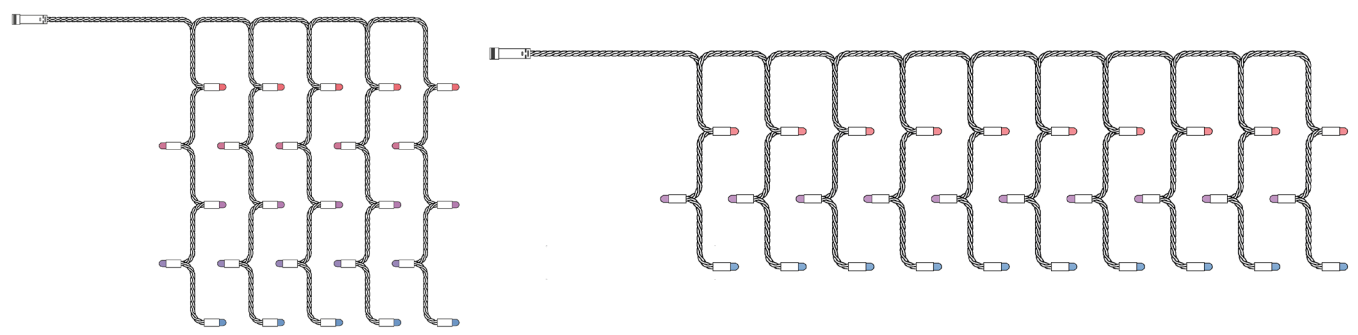

FEATURES

- 24V DC power input (Requires a Twinkly Pro controller)
- RGB Color Control
- 4" between drops & 3.1" LED spacing
- 22AWG transparent wire perfect for indoor or outdoor use
- ETLus listed & IP65 Outdoor Rated
- Use with the Twinkly app, free to download for iOS

LISTINGS & RATINGS:

CAPSULE CURTAIN STRING LIGHTS ORDERING INFORMATION

ITEM NUMBER	TYPE	COLOR	LED SPACING	DROP SPACING	WIRE COLOR
TW-PLC-CU-CA-05X50STP-T	Capsule Curtain	RGB	4"	4"	Transparent
TW-PLC-CU-CA-10X25STP-T	Capsule Curtain	RGB	4"	4"	Transparent