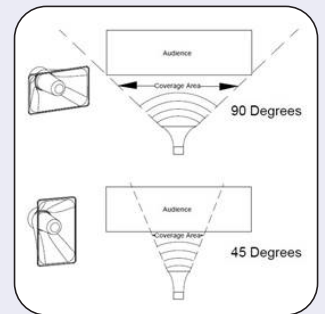

The Mega Hailer's HORIZONTALLY ALIGNED HORN broadcasts clear, crisp voice announcements and reinforces sound to make it louder and clearer over large, wide areas- indoor or outdoor.