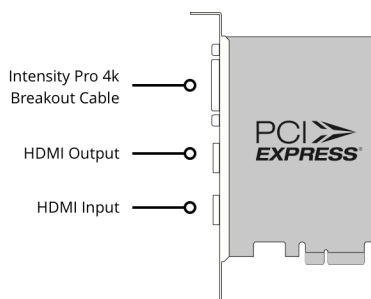

Analog Audio Outputs

2 Channel RCA HiFi audio in 24-bit.

Multiple Rate Support

HDMI video connections are switchable between SD, HD and Ultra HD. Component analog video connections are switchable between SD and HD.

Computer Interface

PCI Express 4 lane, compatible with 4, 8 and 16 lane PCI Express slots.

Supported Codecs

AVC-Intra, AVCHD, Canon XF MPEG2, Digital SLR, DV-NTSC, DV-PAL, DVCPRO50, DVCPROHD, DPX, HDV, XDCAM EX, XDCAM HD, XDCAM HD422, DNxHR & DNxHD, Apple ProRes 4444, Apple ProRes 422 HQ, Apple ProRes 422, Apple ProRes LT, Apple ProRes 422 Proxy, Uncompressed 8-bit 4:2:2, Uncompressed 10-bit 4:2:2, Uncompressed 10-bit 4:4:4.