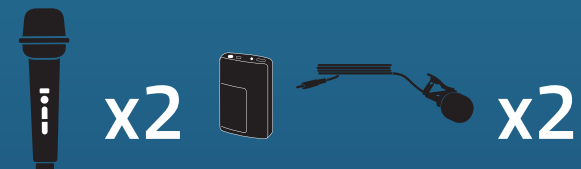

912430
Handhelds WH-LINK + Beltpacks
WB-LINK & Lapel Mics LM-LINK