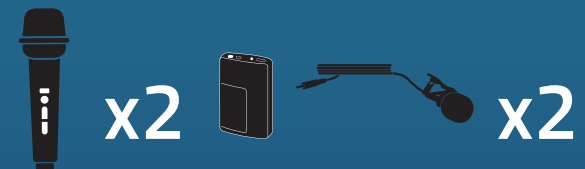

915430
Handhelds WH-LINK + Beltpacks
WB-LINK & Lapel Mics LM-LINK