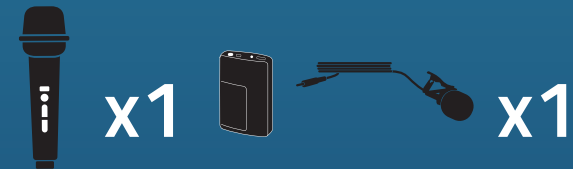

965230
Handheld WH-LINK + Beltpack WB-LINK
& Lapel Mic LM-LINK