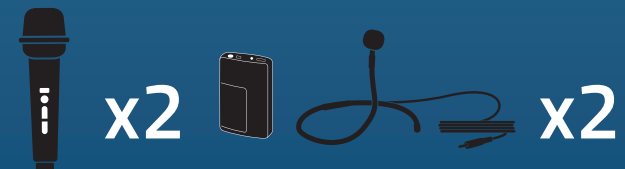

915470
Beltpacks WB-LINK & Collar Mics
CM-LINK

915425
Handhelds WH-LINK + Beltpacks WB-LINK
& Headband Mics HBM-LINK

915430
Handhelds WH-LINK + Beltpacks
WB-LINK & Lapel Mics LM-LINK

915435
Handhelds WH-LINK + Beltpacks
WB-LINK & Collar Mics CM-LINK