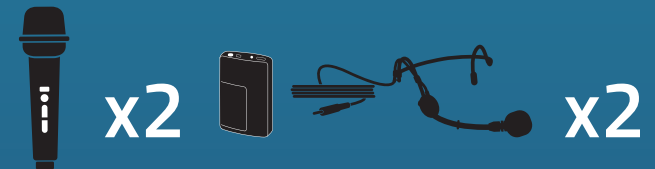

915425
Handhelds WH-LINK + Beltpacks WB-LINK
& Headband Mics HBM-LINK