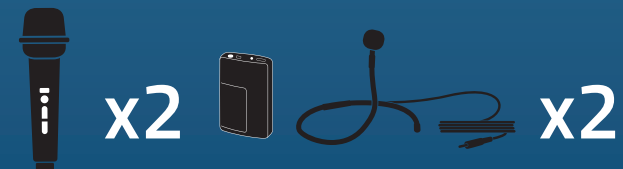

965435
Handhelds WH-LINK + Beltpacks
WB-LINK & Collar Mics CM-LINK