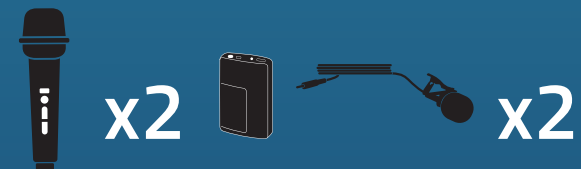

965430
Handhelds WH-LINK + Beltpacks
WB-LINK & Lapel Mics LM-LINK