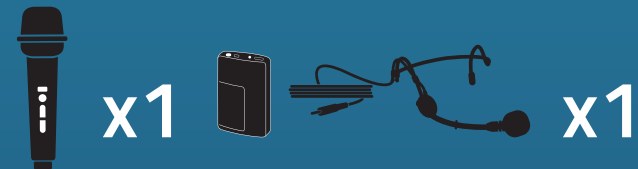

914225
Handheld WH-LINK + Beltpack WB-LINK
& Headband Mic HBM-LINK