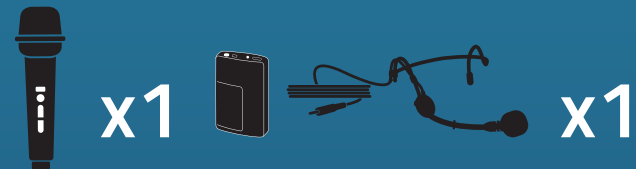

911225
Handheld WH-LINK + Beltpack WB-LINK
& Headband Mic HBM-LINK