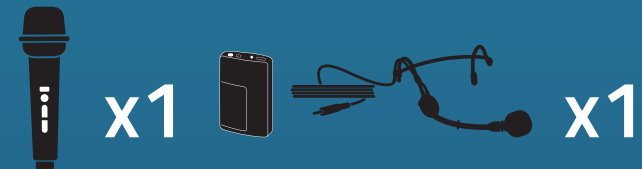

960225
Handheld WH-LINK + Beltpack WB-LINK
& Headband Mic HBM-LINK