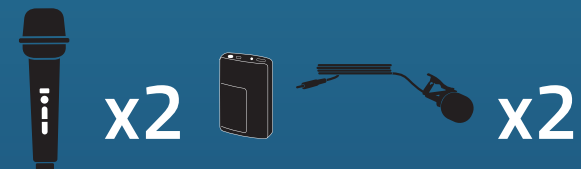

960430
Handhelds WH-LINK + Beltpacks
WB-LINK & Lapel Mics LM-LINK