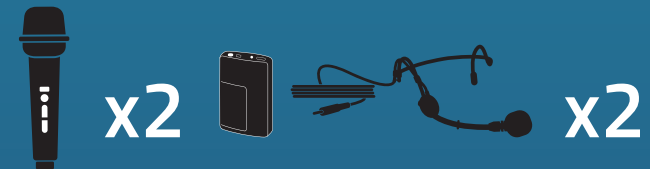

965425
Handhelds WH-LINK + Beltpacks WB-LINK
& Headband Mics HBM-LINK