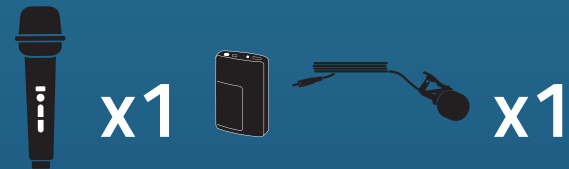

911230
Handheld WH-LINK + Beltpack
WB-LINK & Lapel Mic LM-LINK