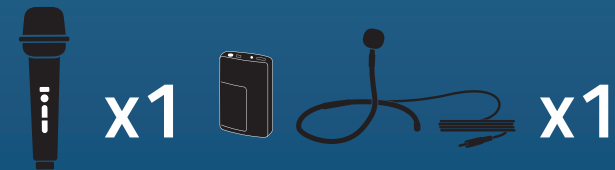

965270
Beltpacks WB-LINK & Collar Mics
CM-LINK

965225
Handheld WH-LINK + Beltpack WB-LINK
& Headband Mic HBM-LINK

965230
Handheld WH-LINK + Beltpack WB-LINK
& Lapel Mic LM-LINK

965235
Handheld WH-LINK + Beltpack
WB-LINK & Collar Mic CM-LINK