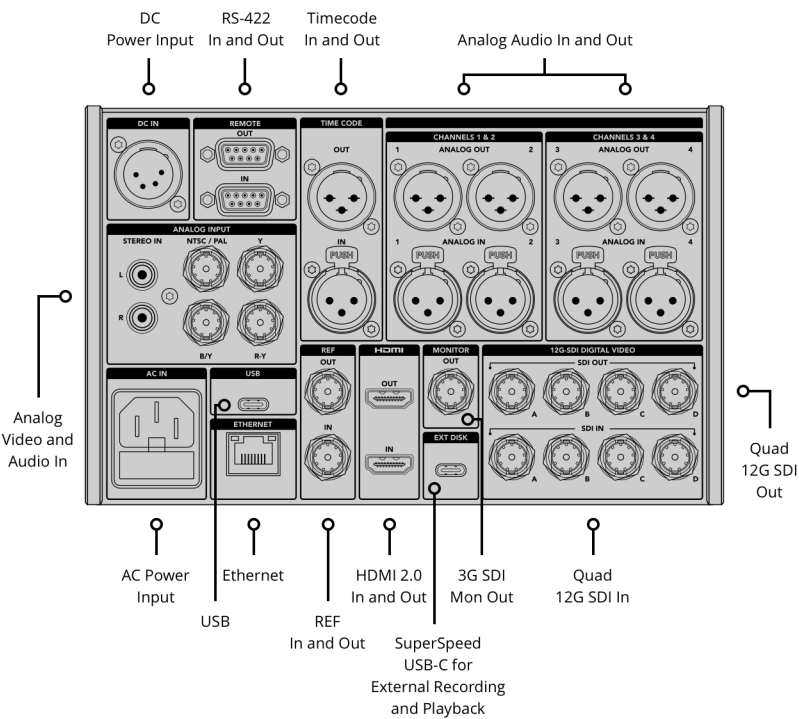

1 x XLR in and 1 x XLR out.

Reference Input

Tri-Sync or Black Burst.

SDI Audio Inputs

16 channels embedded audio.

SDI Audio Outputs

16 channels embedded audio.

HDMI Audio Inputs

8 channels embedded audio.

HDMI Audio Outputs

8 channels embedded audio.

Remote Control

1 x RS-422 In, 1 x RS-422 Out.

Recorder Configuration

Via user interface or
Blackmagic HyperDeck Ethernet Protocol.

Ethernet

10Gb/s

External Recording

1 x USB-C 3.1 Gen 2 (up to 10Gb/s) for
external disk recording.

Computer Interface

1 x USB-C for software updates.

Standards

SD Video Standards

525i59.94 NTSC, 625i50 PAL