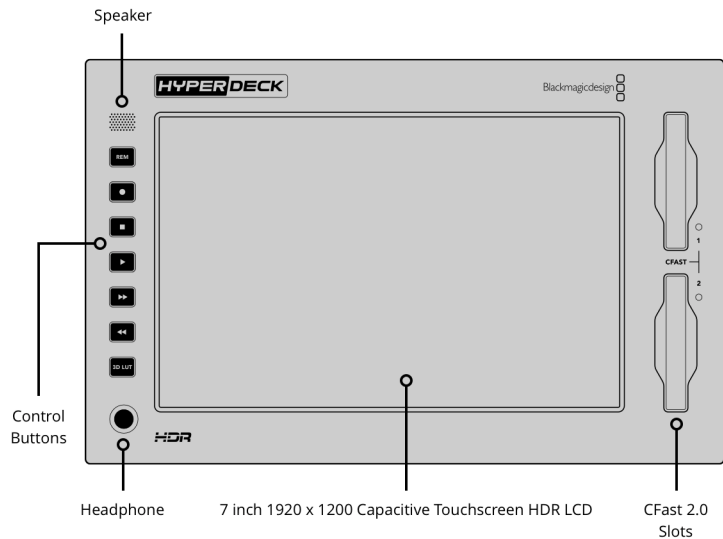

8 channels embedded audio.

HDMI Audio Outputs

8 channels embedded audio.

Remote Control

1 x RS-422 In, 1 x RS-422 Out.

Recorder Configuration

Via user interface or
Blackmagic HyperDeck Ethernet Protocol.

Ethernet

10Gb/s

External Recording

1 x USB-C 3.1 Gen 2 (up to 10Gb/s) for
external disk recording.

Computer Interface

1 x USB-C for software updates.

Standards

SD Video Standards

525i59.94 NTSC, 625i50 PAL