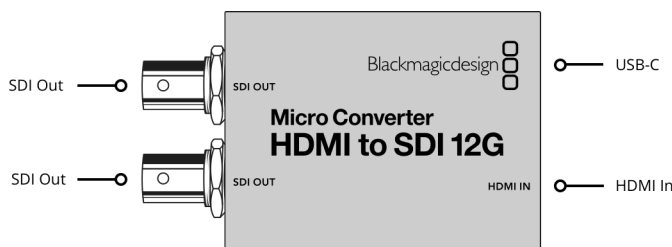

Micro Converter HDMI to SDI 12G

$125

The world's smallest HDMI to 12G-SDI broadcast quality converter! Blackmagic Micro Converter HDMI to SDI 12G is a miniaturized broadcast quality video converter that's perfect for connecting HDMI cameras and computers to professional SDI equipment! You get two 12G-SDI outputs which can be set to level A or B for 3G-SDI signals. Micro Converters feature full size HDMI and professional 12G-SDI connections for working with all NTSC, PAL, 720p, 1080p, 1080i, 2160p rates, including 4Kp24/47.95/48 DCI. You can power it over USB from a laptop or a mobile phone charger!

Connections

SDI Video Outputs

2
Automatically matches the HDMI input.

HDMI 2.0 Video Outputs

1 x type A.

SDI Rates

270Mb, 1.5G, 3G, 6G, 12G.

Multi Rate Support

Auto detection of SD, HD, 2K, Ultra HD and 4K.

Updates, Configurations and Power

USB Type-C.

Reclocking

Yes

Standards

SD Video Standards

525i59.94 NTSC, 625i50 PAL