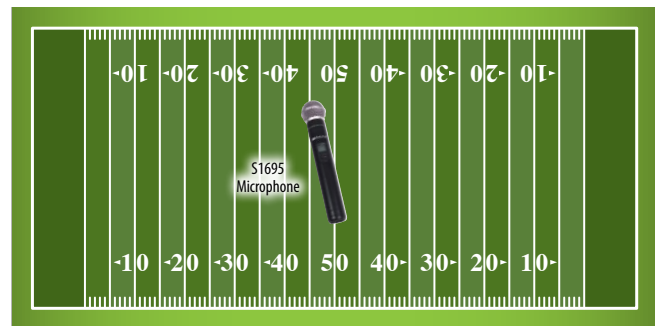

300+ feet
CORDS

300+ feet
CORDS

Build your own custom system!

Add up to four modules.
Choose from the following:

WIRELESS MICROPHONE

- User selectable 16 channel wireless UHF panel mount receiver
- Frequencies 200 Hz to 15 kHz
- Up to 300' operating range
- Choice of wireless microphones (lapel, headset, handheld)

WIRELESS SPEAKER TRANSMITTER

- Built-in 16 channel UHF wireless speaker transmitter for broadcasting to accessory speakers
- Up to 300' operating range