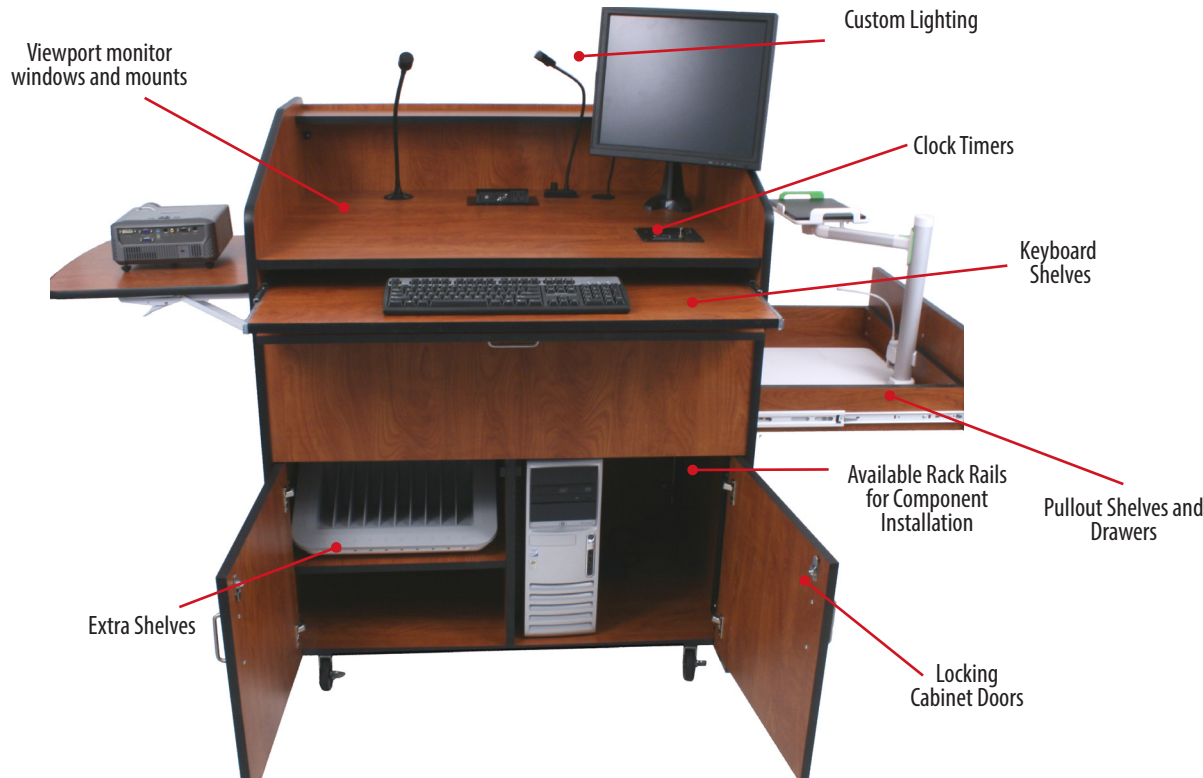

Choose from these *multimedia options* - or supply your own!

Select the options and accessories that put you in command, from our menu, or your own components. We'll help you configure what goes where and provide cutouts for your A/V equipment and accessories.