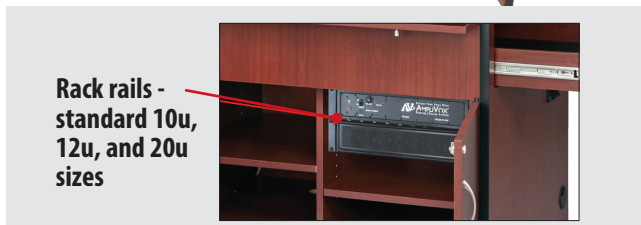

Dual Incandescent Lamp

External Pullout Shelf

Fixed Keyboard Shelf

Recessed Viewport Monitor Window

Rack Rails for Component Installation

Cooling Fan with Grill

Clock Timer Panel

Configure To Your Equipment