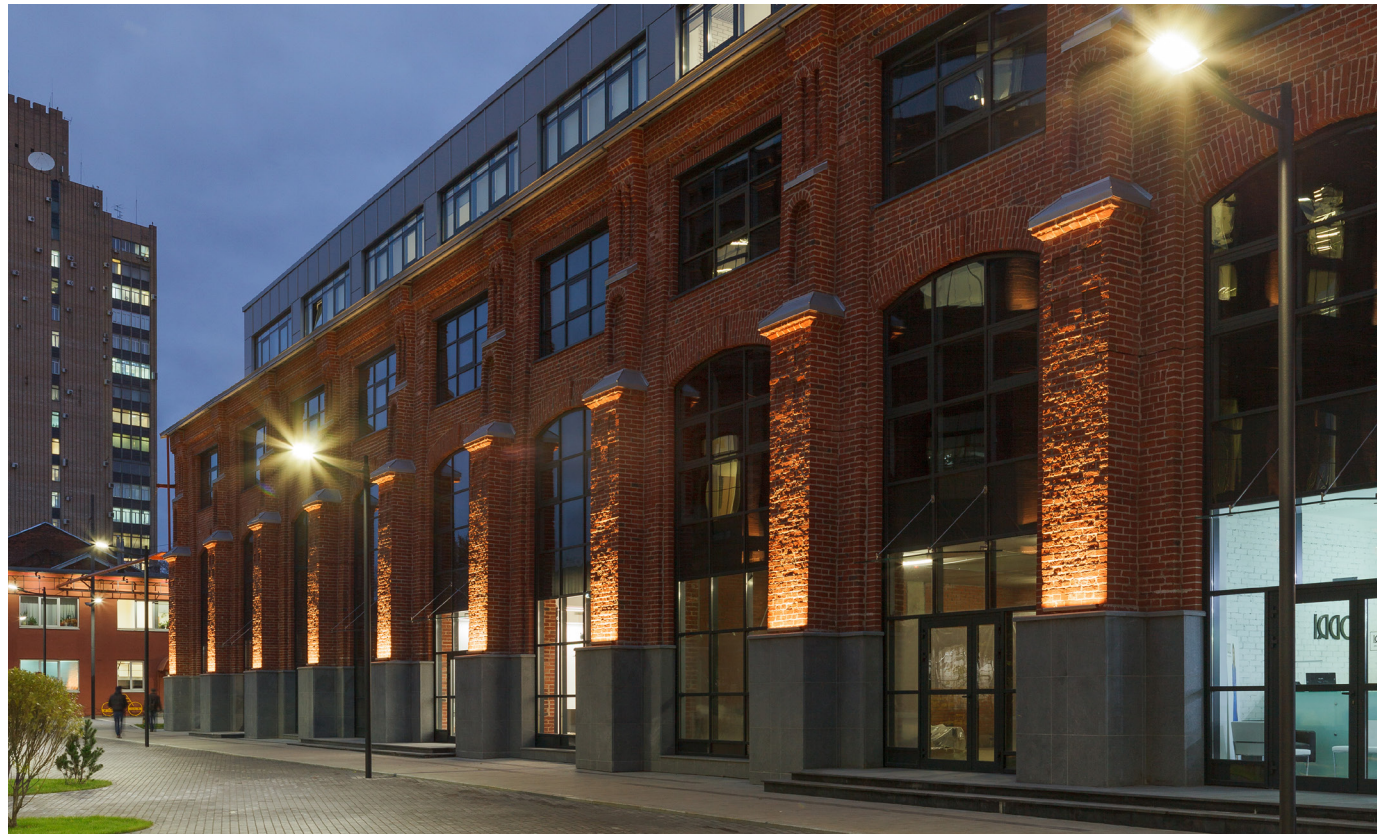

Features

- Durable extruded aluminum alloy housing with polycarbonate lens
- Bright 3000K LED light saves energy and reduces maintenance
- Built-in driver and five foot grounded power cord
- Integrated mounting holes in base/leg brackets and adjustable tilt design for flexibility
- IP65 rated (wet location)
- 30,000 hours rated life

Available Finishes

Satin Aluminum

Listing | Ratings

STATIC WHITE LINEAR

Corsa Graze Linear Static White Wall Washer

High power Warm White LEDs combined with a durable aluminum housing rated for wet locations make this wall washer perfect for high impact illumination, indoors or out.

Technical Information

Series	CRSA-G4
Input Voltage	120-277V AC, 60Hz
CCT	3000K
CRI	80+
Wattage	40W
Lumens	2900Lm
Beam Angle	30°
Dimmable	0-10V
Dimensions	48"W x 4.13"H x 2"D
Mounting	Surface mount
Rating	IP65 (wet location)
Rated Life	30,000 hrs

Ordering Information

CRSA-G4-30K-SV 48" Linear Wall Washer

TWINKLY™ PRO

SPEKTRUM+

LIGHT STRING

STRINGERS & REELS

DECORATIVE BULBS

ACCESSORIES

LINEAR LIGHTING

SPECIALTY LIGHTING

ARCHITECTURAL