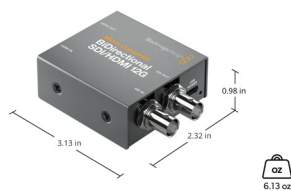

Physical Specifications

What's Included

Micro Converter BiDirectional SDI/HDMI 12G wPSU
+5V universal power supply with international socket adapters.