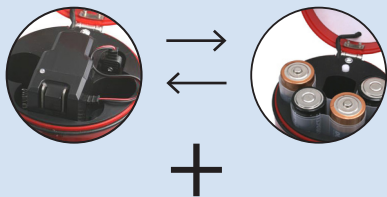

The AmpliVox POWER GUARANTEE

Interchangeable Power Source

Power up with the **Rechargeable Li-ion Battery Pack** for two times more operating time. OR use standard batteries. It's your choice!

Battery Strength Indicator*

Only from AmpliVox, the **Battery Indicator Lights** means you'll always know when it's time to recharge or replace the batteries.

You'll never run out of power again!

* Battery Indicator Lights featured on S601R, SB601R only. Not on S600R or SB600R

- **MITY-MEGS GO THE DISTANCE!** 20 Watts means you'll be heard up 900 yards. That's just about nine football fields!
- **MINI-MEGS COMMAND ATTENTION!** 10 Watts covers up to 100 yards and groups of up to 50 people. Perfect for smaller groups and venues.
- **DOUBLE YOUR TALK TIME!** The Lithium-ion battery pack delivers up to two times more operating time than standard batteries.
- **BATTERY INDICATOR LIGHTS (S601R only)** mean you'll always know when it's time to recharge.
- **CHARGE! ANYTIME, ANYPLACE** You'll never be without your charger—it's built right into the battery! Your next charge is as close as the nearest outlet.
- **NO POWER? NO PROBLEM!** AmpliVox megaphones are designed to run on both Li-ion batteries or standard batteries.

Put the Li-ion inside!

S1402 Lithium-ion Battery Pack with built in charging plug

Battery plugs directly into outlet. No charger to keep track of!

LED Charge Status Indicator and Automatic Charge Protection

Go green and save green! Rechargeable batteries can be reused hundreds of times and last for years. And fewer batteries in landfills means a greener world for all.