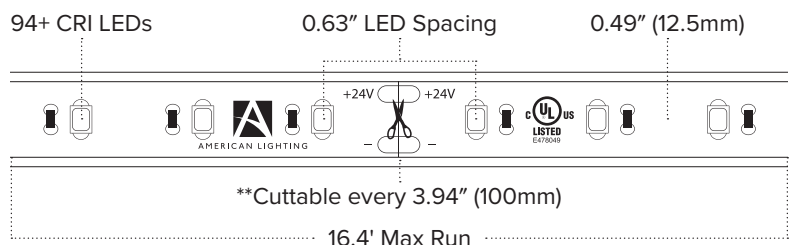

Technical Information

Series	HTL68
Input Voltage	24V DC
CCT	3000K | 4000K
CRI	94+
Wattage	Up to 4.6W per foot
Lumens	Up to 335Lm per foot
Max Run	16.4ft
Cutttable	**Every 3.94in (100mm)
IP Rating	IP68 (silicone encased)
Dimmable	TRIAC | ELV 5-100%
Rating	cULus Listed
Rated Life	50,000 hrs

**Field cuttable (once per reel) - must be sealed with IP68 end caps and silicone