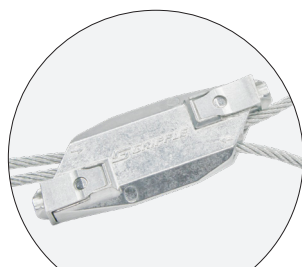

HEAVY DUTY LOCKS