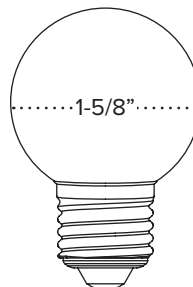

PRO DEC G50 ORDERING INFORMATION

ITEM NUMBER	DESCRIPTION	QTY
PG50-E26-UWW	Pro Dec G50 / Transparent / 2400K	25
PG50-E26-WW	Pro Dec G50 / Transparent / 2700K	25
PG50F-E26-WW	Pro Dec G50 / Opaque / 2700K	25

2-3/8"
M.O.L