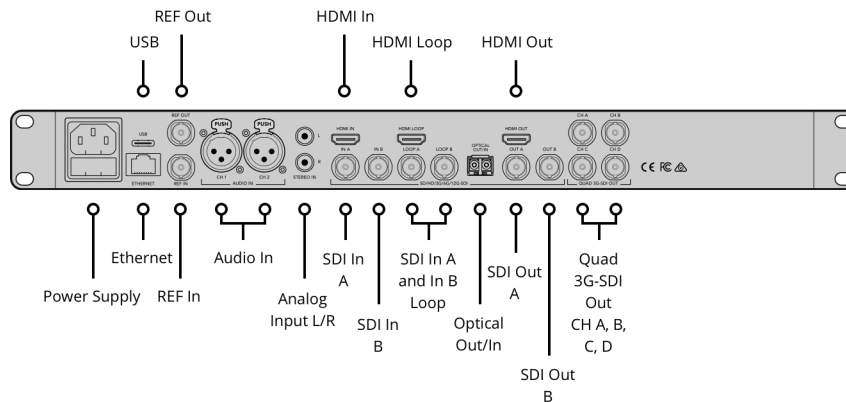

Connections

SDI Video Inputs

1x BNC (IN A) – 10-bit SD, HD, 2K, 3G HD levels A and B, 6G and 12G Ultra HD auto switching.

1x BNC (IN B) – 10-bit SD, HD, 2K, 3G HD levels A and B, 6G and 12G Ultra HD auto switching. Usable as 2nd input or for dual link input for 4:2:2 3G or 6G Ultra HD

Timecode Inputs

Support for VITC/ATC. No support for LTC.

Timecode Outputs

Support for VITC/ATC. No support for LTC.

Multi Rate Support

SDI connections are switchable between standard definition, high definition and Ultra HD. SDI switches between 270 Mb/s standard definition SDI, 1.5 Gb/s HD-SDI and 2K SDI, 3G HD, 6G and 12G Ultra HD.

Reference Input

1x BNC - Black Burst in SD or Tri-level sync in HD.

Reference Output

1x BNC - Internal reference generator providing blackburst or tri-level sync output at the current output frame rate.

Computer Interface

1 x USB type C port for software updates. 1 x RJ45 Gigabit Ethernet for remote control and configuration.

Processor Interface

Illuminated pushbuttons, status LEDs and LCD with easy to use onscreen menus.