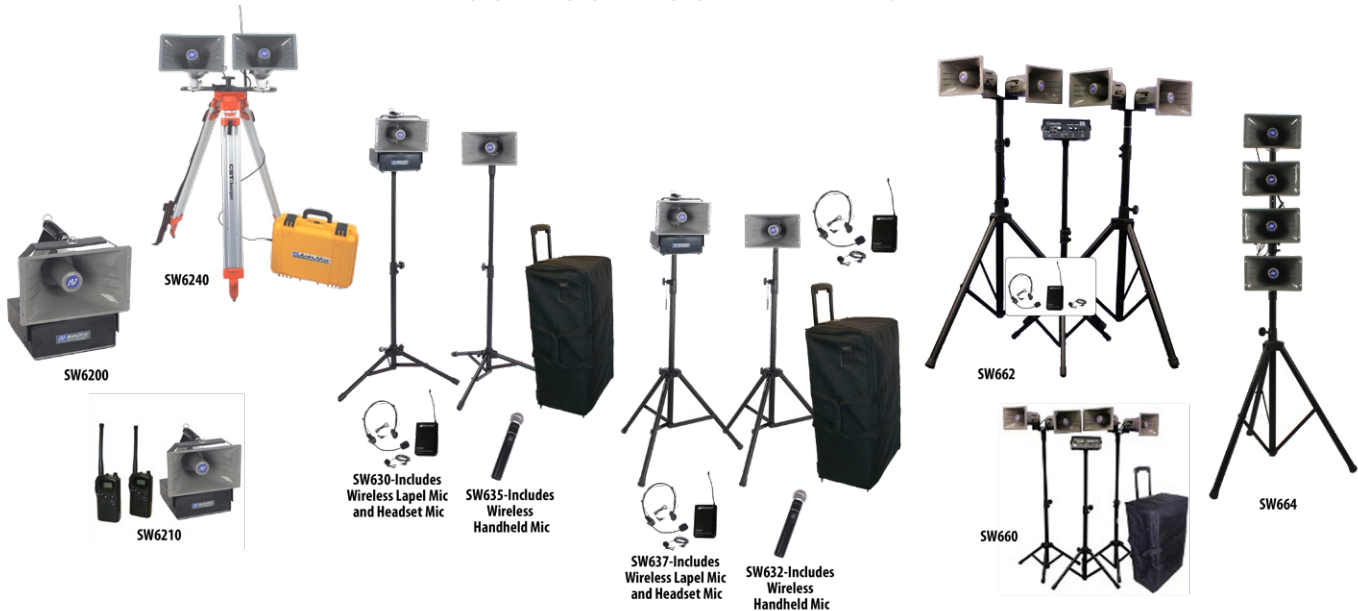

WE HAVE A WIDE VARIETY OF ADDITIONAL HAILER OPTIONS FOR ALL YOUR OUTDOOR SOUND NEEDS!

**VISIT OUR WEBSITE AT WWW.AMPLI.COM
TO SEE OUR FULL COLLECTION OF HAILERS AND HAILER KITS**

AmpliVox Portable Sound Systems • 650 Anthony Trail, Suite D, Northbrook, IL 60062-2512
www.ampli.com • info@ampli.com • Fax: (800) 267-5489 • Phone: (800) 267-5486