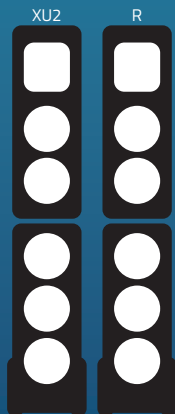

x2

960435
Handhelds WH-LINK + Beltpacks
WB-LINK & Collar Mics CM-LINK

x2

x2

AIR XR2

Bigfoot Pair, Anchor-Air Cable Free Network and 2 wireless microphones

960200
Handheld Mics WH-LINK

960250
Beltpacks WB-LINK &
Headband Mics HBM-LINK