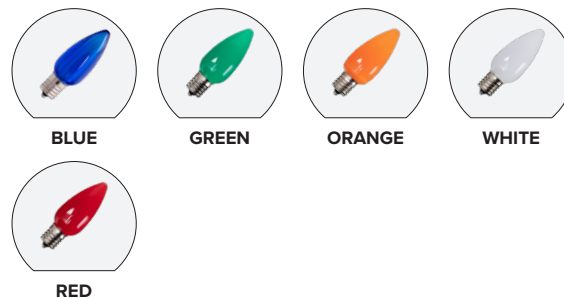

PREMIUM C9 BULB ORDERING INFORMATION

ITEM NUMBER	COLOR	STYLE	QTY
NC9D-LED-BL	Blue	Faceted	25
NC9D-LED-GR	Green	Faceted	25
NC9D-LED-LG	Lime Green	Faceted	25
NC9D-LED-OR	Orange	Faceted	25
NC9D-LED-PI	Pink	Faceted	25
NC9D-LED-LP	Light Pink	Faceted	25
NC9D-LED-PU	Purple	Faceted	25
NC9D-LED-PW	Pure White	Faceted	25
NC9D-LED-RE	Red	Faceted	25
NC9D-LED-TE	Teal	Faceted	25
NC9D-LED-WW	Warm White	Faceted	25
NC9D-LED-YE	Yellow	Faceted	25
NC9D-LED-ASST	Assorted*	Faceted	25
NC9DT-LED-PW	Pure White	Twinkle Faceted	25
NC9DT-LED-WW	Warm White	Twinkle Faceted	25
NC9D-LEDS-BL	Blue	Transparent	25
NC9D-LEDS-GR	Green	Transparent	25
NC9D-LEDS-OR	Orange	Transparent	25
NC9D-LEDS-PI	Pink	Transparent	25
NC9D-LEDS-PU	Purple	Transparent	25
NC9D-LEDS-PW	Pure White	Transparent	25
NC9D-LEDS-RE	Red	Transparent	25
NC9D-LEDS-WW	Warm White	Transparent	25
NC9D-LEDS-YE	Yellow	Transparent	25
NC9D-LEDS-ASST	Assorted*	Transparent	25
NC9D-LEDCS-BL	Blue	Opaque	25
NC9D-LEDCS-GR	Green	Opaque	25
NC9D-LEDCS-OR	Orange	Opaque	25
NC9D-LEDCS-PW	Pure White	Opaque	25
NC9D-LEDCS-RE	Red	Opaque	25
NC9D-LEDCS-WW	Warm White	Opaque	25
NC9D-LEDCS-ASST	Assorted*	Opaque	25

* (ASST) Assorted = (5) of each color: Blue, Green, Orange, Red, and Yellow

FACETED

TRANSPARENT

FACETED C9

TRANSPARENT C9

OPAQUE C9

TWINKLY™ PRO
SPEKTRUM+
LIGHT STRING
STRINGERS & REELS
DECORATIVE BULBS
ACCESSORIES
LINEAR LIGHTING
SPECIALTY LIGHTING
ARCHITECTURAL

PRO DEC BULBS

PRO DEC C7

- Professional SMD powered LED C7 Bulb
- E12 Candelabra base with transparent glass lens
- Dimmable with most CL and TRIAC dimmers
- Stem style optic for controlled light distribution
- 120V AC Operation - 1W per bulb - 60,000 hour rating
- cULus Listed for indoor and outdoor locations