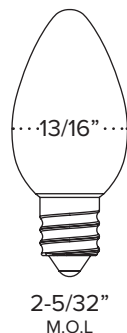

FEATURES

- Premium SMD powered LED C7 Bulb
- E12 Candelabra base with durable plastic lens
- Available in Faceted, Transparent, and Opaque versions
- Dimmable with most CL and LED dimmers
- 120V AC Operation - 0.8W per bulb - 50,000 hour rating
- UL Listed and CSAus for indoor and outdoor locations