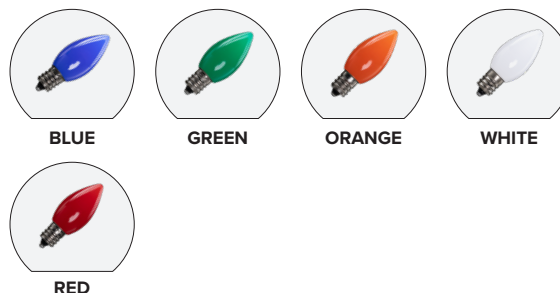

FEATURES

- Premium SMD powered LED C7 Bulb
- E12 Candelabra base with durable plastic lens
- Available in Faceted, Transparent, and Opaque versions
- Dimmable with most CL and LED dimmers
- 120V AC Operation - 0.8W per bulb - 50,000 hour rating
- UL Listed and CSAus for indoor and outdoor locations

FACETED

TRANSPARENT

PREMIUM C7 BULB ORDERING INFORMATION

ITEM NUMBER	COLOR	STYLE	QTY
NC7D-LED-BL	Blue	Faceted	25
NC7D-LED-GR	Green	Faceted	25
NC7D-LED-LG	Lime Green	Faceted	25
NC7D-LED-OR	Orange	Faceted	25
NC7D-LED-PI	Pink	Faceted	25
NC7D-LED-LP	Light Pink	Faceted	25
NC7D-LED-PU	Purple	Faceted	25
NC7D-LED-PW	Pure White	Faceted	25
NC7D-LED-RE	Red	Faceted	25
NC7D-LED-TE	Teal	Faceted	25
NC7D-LED-WW	Warm White	Faceted	25
NC7D-LED-YE	Yellow	Faceted	25
NC7D-LED-ASST	Assorted*	Faceted	25
NC7DT-LED-PW	Pure White	Twinkle Faceted	25
NC7DT-LED-WW	Warm White	Twinkle Faceted	25
NC7D-LEDS-BL	Blue	Transparent	25
NC7D-LEDS-GR	Green	Transparent	25
NC7D-LEDS-OR	Orange	Transparent	25
NC7D-LEDS-PI	Pink	Transparent	25
NC7D-LEDS-PU	Purple	Transparent	25
NC7D-LEDS-PW	Pure White	Transparent	25
NC7D-LEDS-RE	Red	Transparent	25
NC7D-LEDS-WW	Warm White	Transparent	25
NC7D-LEDS-YE	Yellow	Transparent	25
NC7D-LEDS-ASST	Assorted*	Transparent	25
NC7D-LEDSCS-BL	Blue	Opaque	25
NC7D-LEDSCS-GR	Green	Opaque	25
NC7D-LEDSCS-OR	Orange	Opaque	25
NC7D-LEDSCS-PW	Pure White	Opaque	25
NC7D-LEDSCS-RE	Red	Opaque	25
NC7D-LEDSCS-WW	Warm White	Opaque	25
NC7D-LEDSCS-ASST	Assorted*	Opaque	25

*(ASST) Assorted = (5) of each color: Blue, Green, Orange, Red, and Yellow

FACETED C7

TRANSPARENT C7

OPAQUE C7

TWINKLY™ PRO

SPEKTRUM+

LIGHT STRING

STRINGERS & REELS