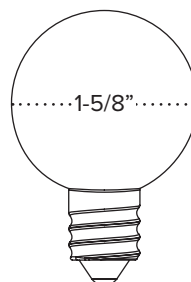

1-11/16"
M.O.L

PRO DEC G30 BULB ORDERING INFORMATION

ITEM NUMBER	DESCRIPTION	QTY
PG30-E12-WW	Pro Dec G30 / Transparent / 2700K	25

LISTINGS & RATINGS:

PRO DEC G40

- Professional SMD powered LED G40 Bulb
- E17 Intermediate base with transparent glass lens
- Dimmable with most CL and TRIAC dimmers
- Stem style optic for controlled light distribution
- 120V AC Operation - 1W per bulb - 60,000 hour rating
- cULus Listed for indoor and outdoor locations

2-1/4"
M.O.L

PRO DEC G40 BULB ORDERING INFORMATION

ITEM NUMBER	DESCRIPTION	QTY
PG40-E17-UWW	Pro Dec G40 / Transparent / 2400K	25
PG40-E17-WW	Pro Dec G40 / Transparent / 2700K	25

LISTINGS & RATINGS: