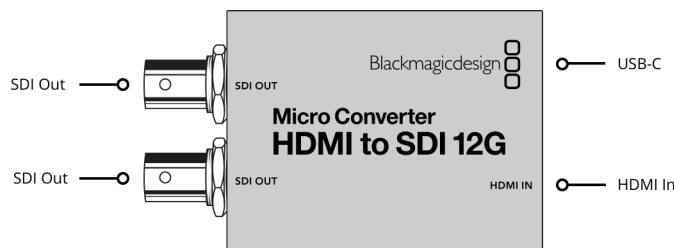

Micro Converter HDMI to SDI 12G wPSU

$135

The world's smallest HDMI to 12G-SDI broadcast quality converter! Blackmagic Micro Converter HDMI to SDI 12G is a miniaturized broadcast quality video converter that's perfect for connecting HDMI cameras and computers to professional SDI equipment! You get two 12G-SDI outputs which can be set to level A or B for 3G-SDI signals. Micro Converters feature full size HDMI and professional 12G-SDI connections for working with all NTSC, PAL, 720p, 1080p, 1080i, 2160p rates, including 4Kp24/ 47.95/48 DCI. You get a universal power supply with international AC plug adapters, or you can power it over USB from a laptop or a mobile phone charger.

Connections

SDI Video Outputs

2
Automatically matches the HDMI input.

HDMI 2.0 Video Outputs

1 x type A.

SDI Rates

270Mb, 1.5G, 3G, 6G, 12G.

Multi Rate Support

Auto detection of SD, HD, 2K, Ultra HD and 4K.

Updates, Configurations and Power
USB Type-C.

Reclocking
Yes

Standards

SD Video Standards

525i59.94 NTSC, 625i50 PAL