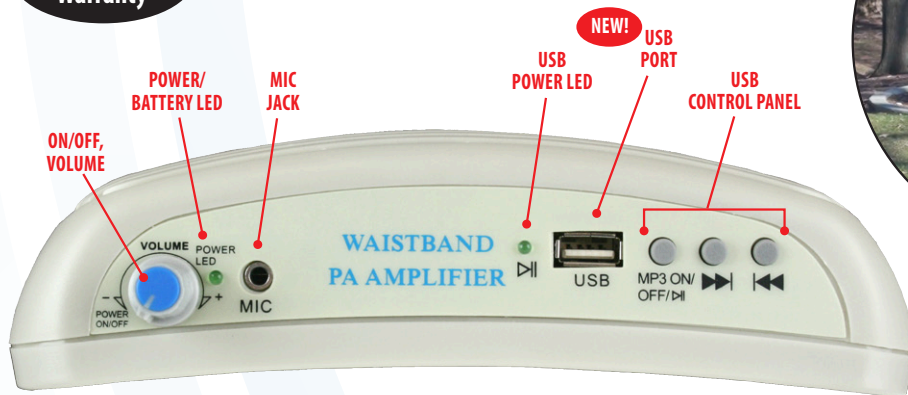

I jump/ run/ skip with the unit on. I know I can teach continuously and not worry. I know I will enjoy using this and will be able to save my voice in the course of teaching. Thank You!

Gloria Lau

My husband bought me a "Beltblaster Personal PA" to use in my agility dog training business. I LOVE it! It has enough power to reach to the back corners of our arena while I am instructing and the audio is incredibly clear! We will be recommending it to all our friends.

Maureen Sanderson - Iron Mountain K9 Agility Center

Model #	Product Description	Wt.	Ship Wt.	MSRP
S206	BeltBlaster	1.5 lbs	5 lbs	$257.00
S207	BeltBlaster Pro	1.5 lbs	4 lbs	$328.00