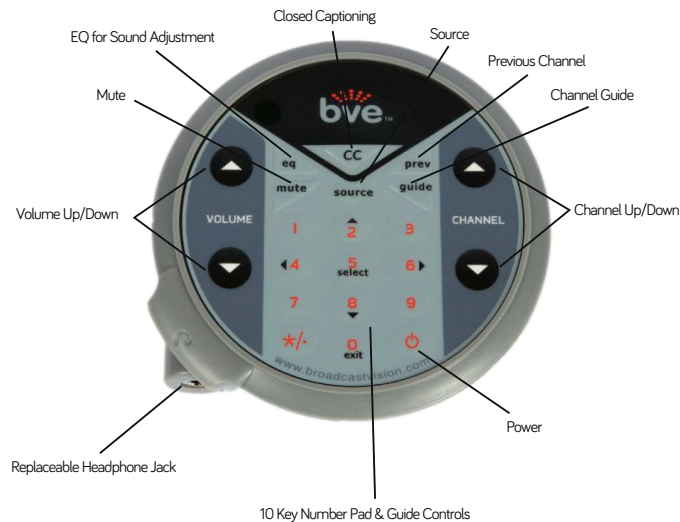

More features than any other controller in the fitness industry