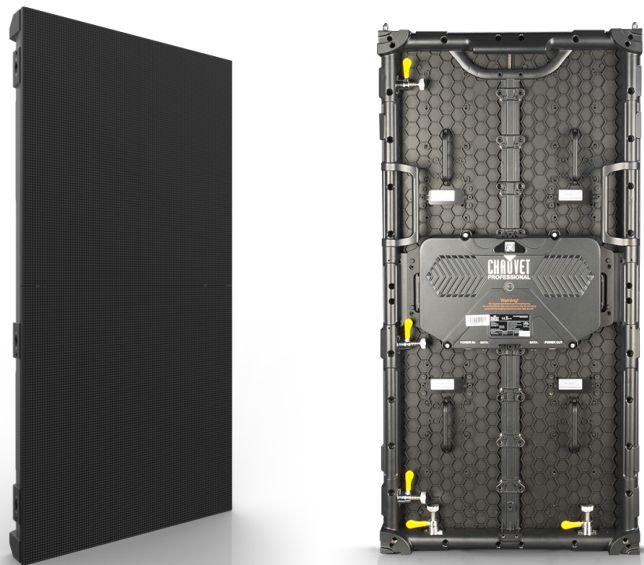

F3

F3 is a 3.9mm pitch 1 m x 0.5 m LED video panel equally suited for installations and rentals. It runs on the Novastar control protocol and is fully front & rear serviceable with easily accessed magnetic LED modules. The panels may be mounted directly on a flat wall due to the front-service option. The panel features powerful magnets in the frame which assist with hanging the panels.

FEATURES

- 3.9 mm pitch video panel works with the VIP Drive 43Nova, using the Novastar control protocol
- Black body LEDs accurately reproduce high contrast video quality
- 1,000 x 500 mm magnesium die-cast housing makes this product among the lightest in its class
- Magnetic LED modules and modular control box make service fast and easy
- Full front and rear service maximizes installation and maintenance
- Modular system allows for front installation onto a flat structure, maximizing installation flexibility
- Magnetic connection and positioning pins assist in hanging panels
- Dual backup power supplies for more stable displays
- Intelligent modules with dedicated memory improve the image quality and simplify maintenance
- Easily replace the LED masks without tools so your display remains flat even after mishandling

SPECIFICATIONS

OPTICAL

- Light Source: 32,768 LEDs (tri-color RGB) SMD 2121, 50,000 hours life expectancy
- Color Wavelength: red (619 to 624 nm), green (522 to 525 nm), blue (468 to 471 nm)
- Viewing Angle: 140°
- Calibrated Illuminance: 1,500 NITS
- Contrast Ratio: 20,776 : 1
- Pixels: 128 x 256
- Pixel Pitch: 3.9 mm
- Minimum Viewing Distance: 10 ft (3m)
- Pixel Density: 65,536/m²
- Display Refresh Rate: 3,840 Hz

CONSTRUCTION/PHYSICAL

- Dimensions: 19.69 x 3.5 x 39.37 in (500 x 89 x 1000 mm)
- Weight: 28.6 lb (13kg)
- Exterior Color: Black
- Housing Material: Magnesium die-cast
- Maximum vertical hang: 16 panels
- Maximum horizontal hang: 22 panels
- Transparency: 0%