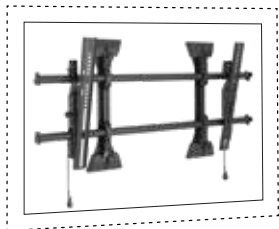

## WALL

MENU BOARD\*

LWM2x1U - Landscape

LWM2x1UP - Portrait

LWM3x1U - Landscape

LWM3x1UP - Portrait

LWM4x1U - Landscape

LWM5x1U - Landscape

**Don't see what you need? Build it using Fusion Modular Series. [milestone.com/FusionModular](https://milestone.com/FusionModular)**

TILT

STMS1U -  
Micro Adjustable  
Single-Stud

MTMS1U -  
Micro Adjustable  
Single-Stud

MTM1U - MicroAdjustable  
MTA1U - Standard

MTMP1U - Micro  
Adjustable

LTM1U - MicroAdjustable  
LTA1U - Standard

XTM1U - MicroAdjustable

FIXED

MSM1U - MicroAdjustable  
MSA1U - Standard

LSM1U - MicroAdjustable  
LSA1U - Standard