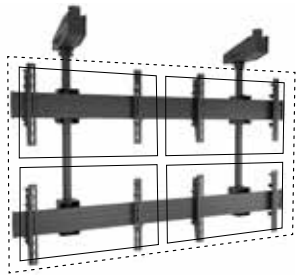

CEILING

VIDEO WALL*

LCM2x2U - Landscape