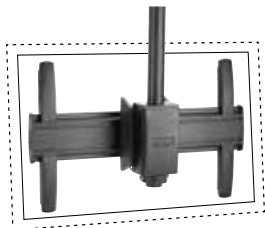

Don't see what you need? Build it using Fusion Modular Series. milestone.com/FusionModular

STANDARD

MCM1U - Single Sided