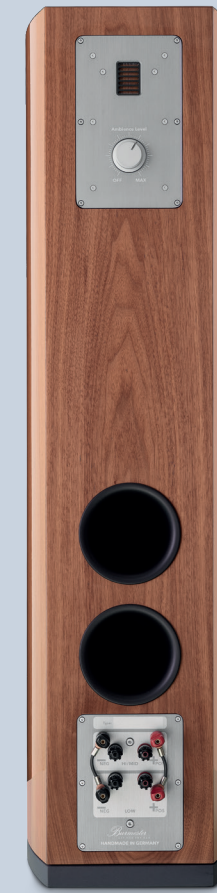

render the imaginary stage wider and deeper, as can normally be achieved only with omnidirectional or dipole speakers, yet in the BA71 Loudspeakers it is at the same time also variable.

The front of the loudspeakers are made of solid aluminum and available in silver, medium bronze or black. The elaborately braced solid wood (MDF) body is available in macassar high gloss, light walnut high gloss, dark walnut high gloss, high gloss white and high gloss black. Of course, the front walls and cabinet finishes may be individually combined. Other finishes are available upon request at a premium.

FEATURES

- Four identical bass loudspeaker for enormous power handling and dynamics, coupled with high sensitivity
- Reflex design for a powerful, clean low-end
- Two identical low-mid drivers for a totally sovereign and pleasantly warm reproduction of the fundamental range
- Separate, closed chamber for the low-mid chassis to save them from the low-frequent pressure waves and thus refine the midrange
- Air Motion Transformer (AMT) with feather-light diaphragm, super strong neodymium drive, outstanding wealth of details, sonic neutrality and continuous high-level capability
- Identical ambience tweeter on the cabinet's rear side with level control for the individual adjustment of the spatial character of the sound image
- High-quality terminal panel suitable for massive cable lugs and e.g. low-mass hollow banana plugs
- Optional bi-wiring or bi-amping operation mode to use e.g. different power amps for the low and high/mid frequency ranges
- Cabinets with acoustically decoupled aluminum fronts and braced MDF walls enhance the low-resonance reproduction of the fundamental range
- Veneer and lacquer finishes in five different versions may be combined with aluminum fronts in three different colours