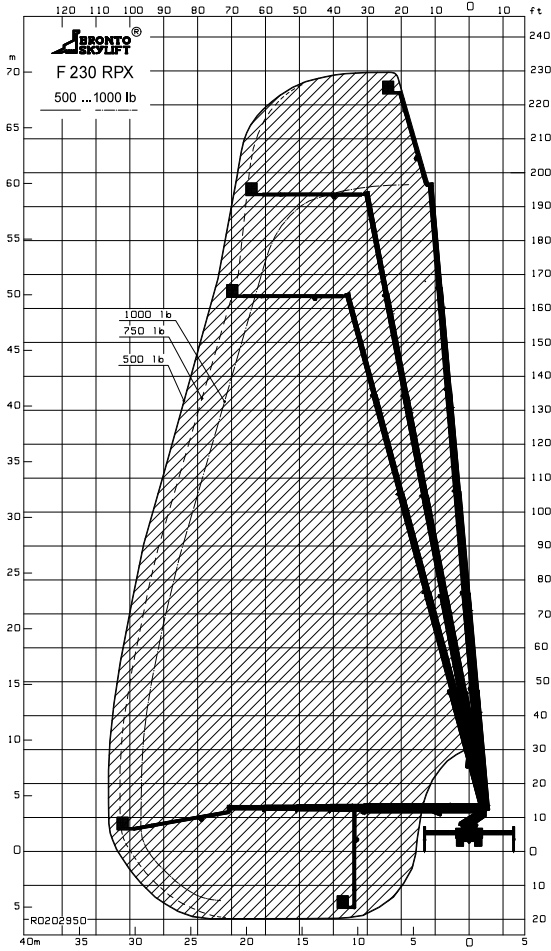

# The Beast

Breaking the boundaries  
of reach at 230 feet

## Bronto F230RPX

We break boundaries to be better – to unleash the beast within and use our instincts to serve those in need. North America's tallest articulated aerial platform enables you to break the boundaries of reach. Execute unparalleled high-rise operations with a 20-story vertical reach of 230ft, a built-in waterway, and a spacious rescue platform equipped with everything you need. Fight fires and save lives from nine floors higher than ever before. Release The Beast, break the boundaries of reach.

### F230RPX key features

- North America's tallest articulated aerial platform with working height of 230 ft (~20 stories)
- Spacious rescue cage with 1000lbs safe working load
- Articulation provides superior up-and-over capability and below-ground reach
- Compact design on a commercial chassis, flexible to maneuver
- Integrated, corrosion resistant telescopic waterway with 1000GPM capacity
- Fast and safe operations with user friendly Bronto+ control system
- Customizable to customers needs

# F230RPX

230 ft

13 ft\*

105 ft

42'0"\*

1000 lbs

85 600 lbs\*

34 ft