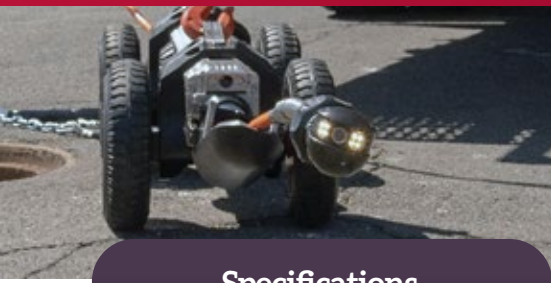

LETS6.0

LETS 6.0 Lateral Inspection System

Simultaneously inspect mainlines and laterals to 150' with the versatile and powerful LETS 6.0 system. Its compact tractor easily navigates pipes 6" or larger, while the lateral camera launches with or against the flow at a 135° angle.

Complete View

- Main camera observes mainline conditions and monitors the lateral camera launch
- Two camera options: self-leveling or Pan & Tilt with in-the-pipe lens cleaning technology
- Rear-view camera monitors push cables when in reverse and during retrieval

Simplified Control

- Operate the tractor and cameras with one remote control
- Dual joystick, Xbox One® controller* for ease of use

*Xbox One® is a registered trademark of Microsoft®.

Designed for Agility

- Slim, unibody tractor to traverse pipes
- Multiple wheel configurations to match pipe conditions
- Contoured chute to launch the lateral camera with or against the flow
- Lateral camera easily navigates pipe bends