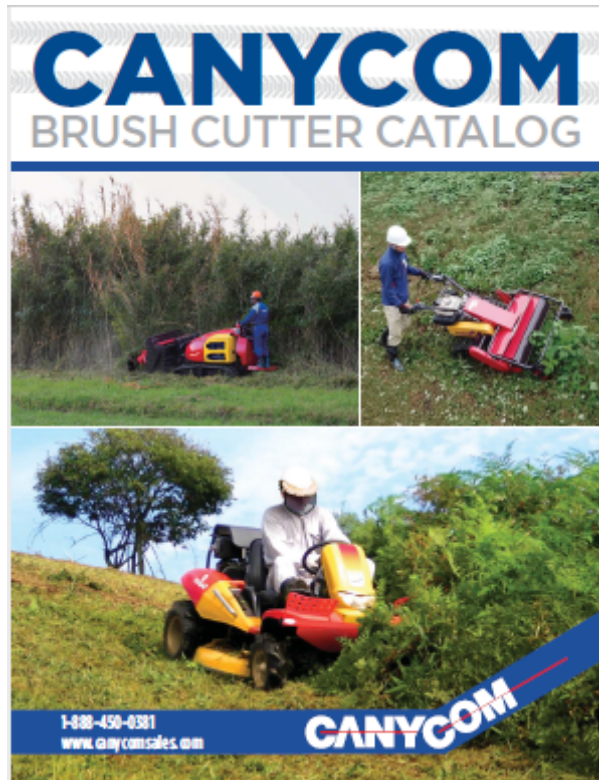

(4-Page PDF Size: 1.9MB)

*Download free PDF viewer Adobe Acrobat Reader [here](#).

©2015 Canycom USA, Inc.

PO Box 58190 Tukwila, WA 98138 | P:888-450-0381 / 425-450-0381 | F:360-800-6757

A SiteOrigin Theme