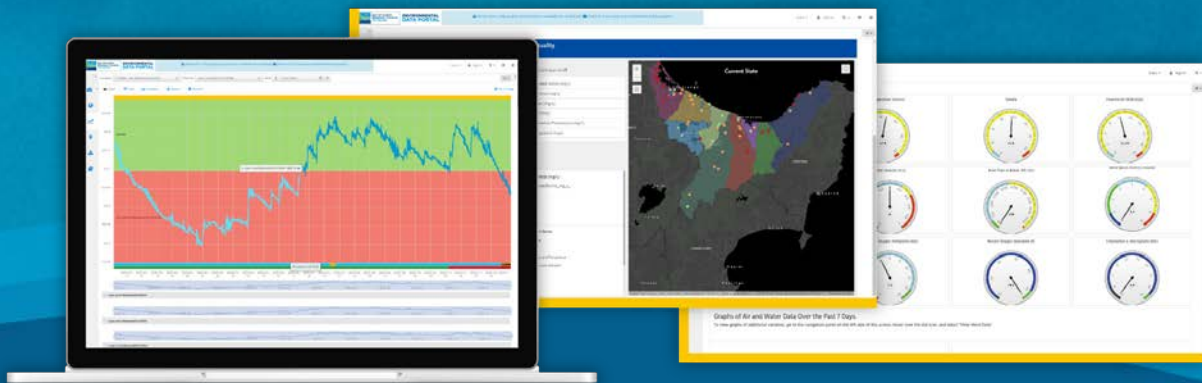

AQUARIUS

As an adaptable solution for networks of any size or hardware mix, AQUARIUS can be configured to ensure the greatest impact for your specific needs. Not sure where to start? Our Professional Services team will serve as an extension of your organization to provide direction and guidance on our mutual path to success.

This overview only scratches the surface of what's possible—uncover additional benefits and functionality by speaking with an AQUARIUS expert. Understanding your unique goals and factoring in your exact network specifications will help demonstrate the full power of the platform.

As a symbol of our commitment to the security of our customers, the AQUARIUS Cloud platform has been certified to meet the requirements of the internationally recognized ISO/IEC 27001 standard.

There's a better way to manage water data. **Learn how today.**

Let us show you how to maximize your water data.

Get in touch

800-949-3766 | 970-669-3050
sales@otthydro.com

About OTT HydroMet

We deliver superior customer outcomes by providing decision-makers with vital insights they trust. Our exceptional technical expertise and solutions seamlessly integrate hardware, software, and services across an unmatched range of environmental monitoring applications.