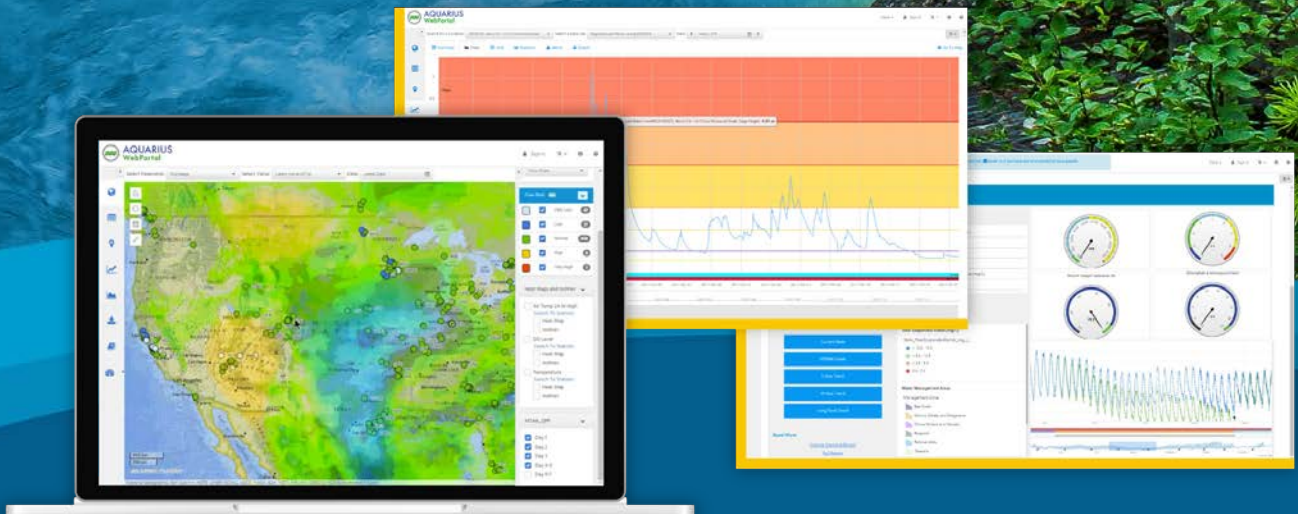

AQUARIUS

ANALYTICS SOFTWARE FOR THE NATURAL ENVIRONMENT

Agencies and municipal governments worldwide trust AQUARIUS to consolidate, analyze, and publish water information in real-time.

Extend the value of data with powerful tools that enhance water resource management.

AQUARIUS is a water data management platform that transforms siloed data into information for meaningful analysis, optimized operations, and sharing critical insights with the right people at the right time.

Use a modern solution to save time and focus your effort on what's important by reducing IT burden, data requests, liability, and more.

Leverage AQUARIUS to acquire, process, and share water information in real-time for better, faster decision-making.

Consolidate disparate data for efficient analysis.

Investing in sensors and systems creates a network of diverse data sources and types to be collected and cleansed to become useful information.

AQUARIUS ingests data in real-time from any type of monitoring hardware and normalizes its discrete, time-series, or complex gauging data for central analysis. It tightly unifies any disparate data source to enable quality assurance, correct variations, and layer information for contextual insights. It ensures data is current and easily searchable to know exactly what insights are available—when you need them the most.