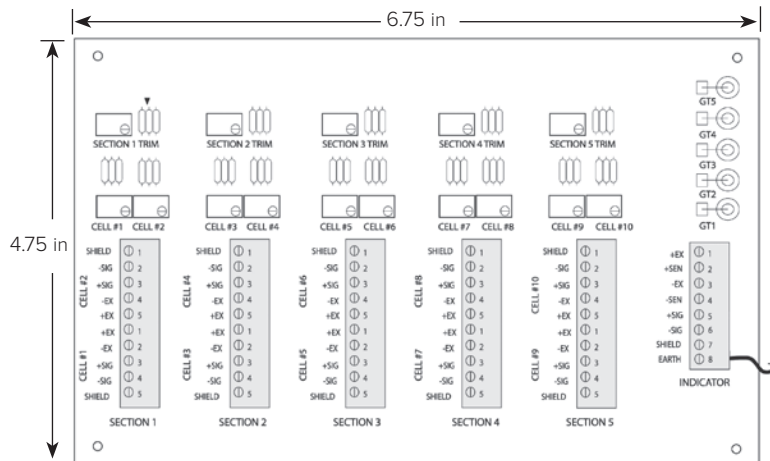

JUNCTION BOXES / SIMULATORS