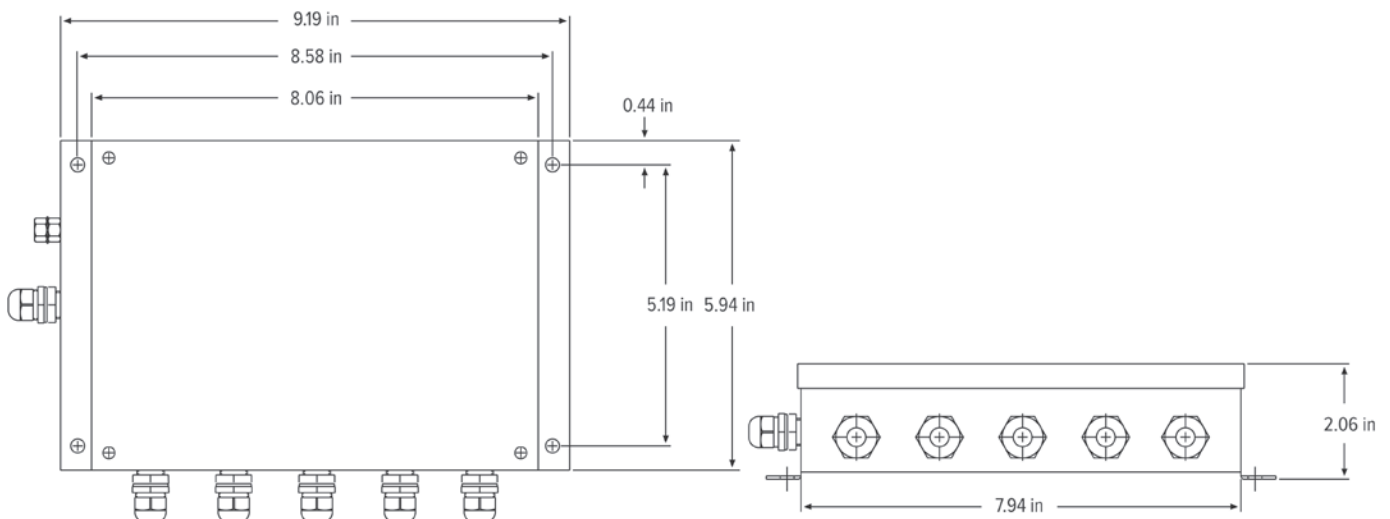

JUNCTION BOXES / SIMULATORS