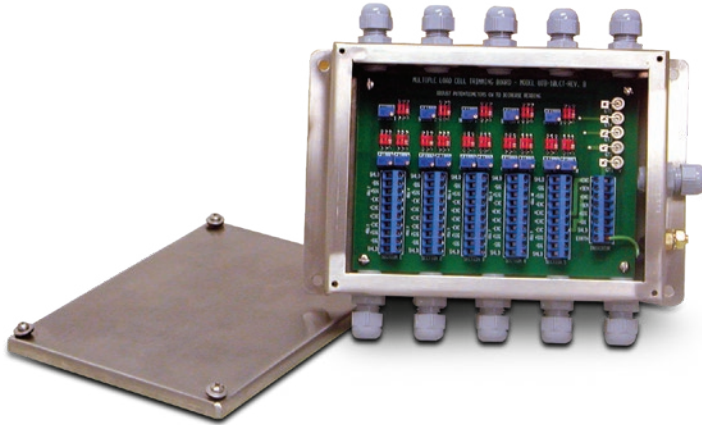

JB1010ST

Signal Trim Junction Box

Standard Features

- Transient protection using gas discharge tubes
- Stainless steel, NEMA Type 4X enclosure
- Section and individual cell trim capability
- Compact enclosure only 1.75 in deep
- Strain relief cable fitting
- Number of cells: two, four, six, eight or 10 single load cells
- Legal for Trade sealing screws, wire and seal included

Applications

- Tank, truck and railroad scales
- Summing 10 load cells with individual and section trimming capability

Specifications

Cable Fittings:

11 nylon cable strain reliefs for cable dimension range: 0.079 to 0.314 in

Connectors:

Electrovert 0.197 miniature screw terminals
Five positions
Maximum wire size: #14 AWG
External enclosure ground stud

Trimming:

Individual cell and section signal trim

Potentiometers:

100,000 ohm, 25-turn cermet, individual trim
100 ohm, for section trimming

Rating/Material:

NEMA Type 4X
Stainless steel

Temperature Range:

Operating:
0 °F to 122 °F (-18 °C to 50 °C)

Warranty:

One-year limited

Part Number/Price

Part #	Description	Price
68813	JB1010ST signal trim junction box	\$615.00
68811	Board only	\$465.00
165277	Enclosure only (includes cord grips)	\$485.00