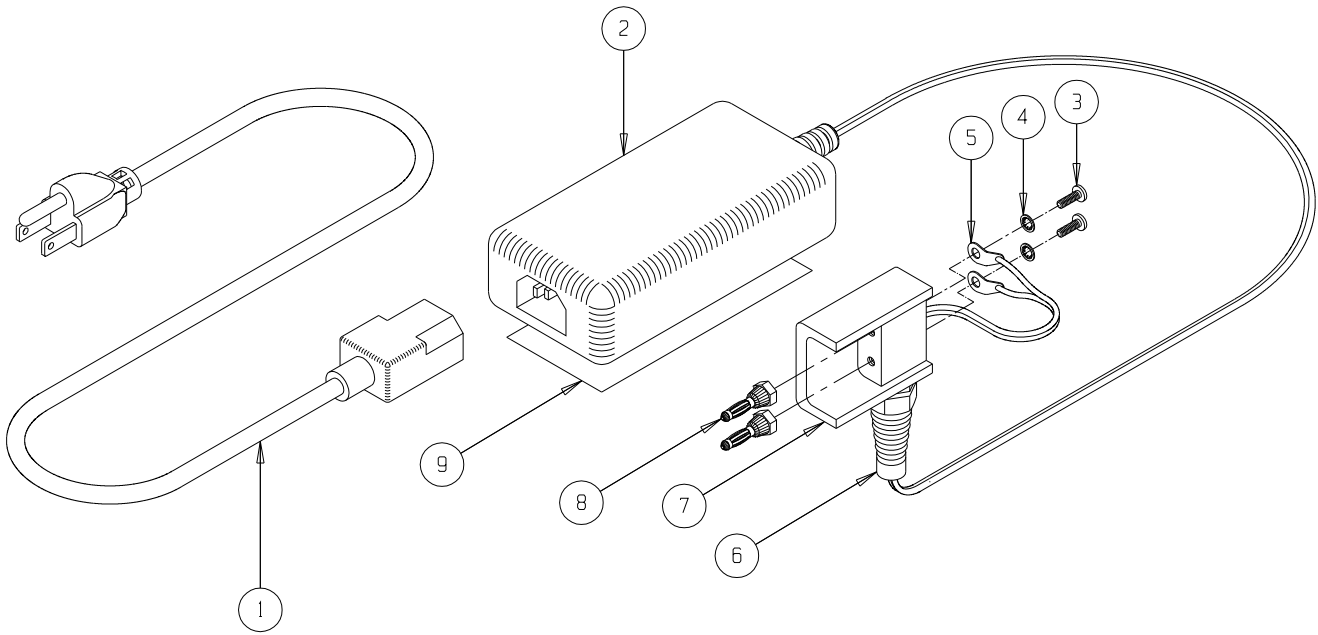

MSI-9300

Universal Battery Charger

REPLACEMENT PARTS