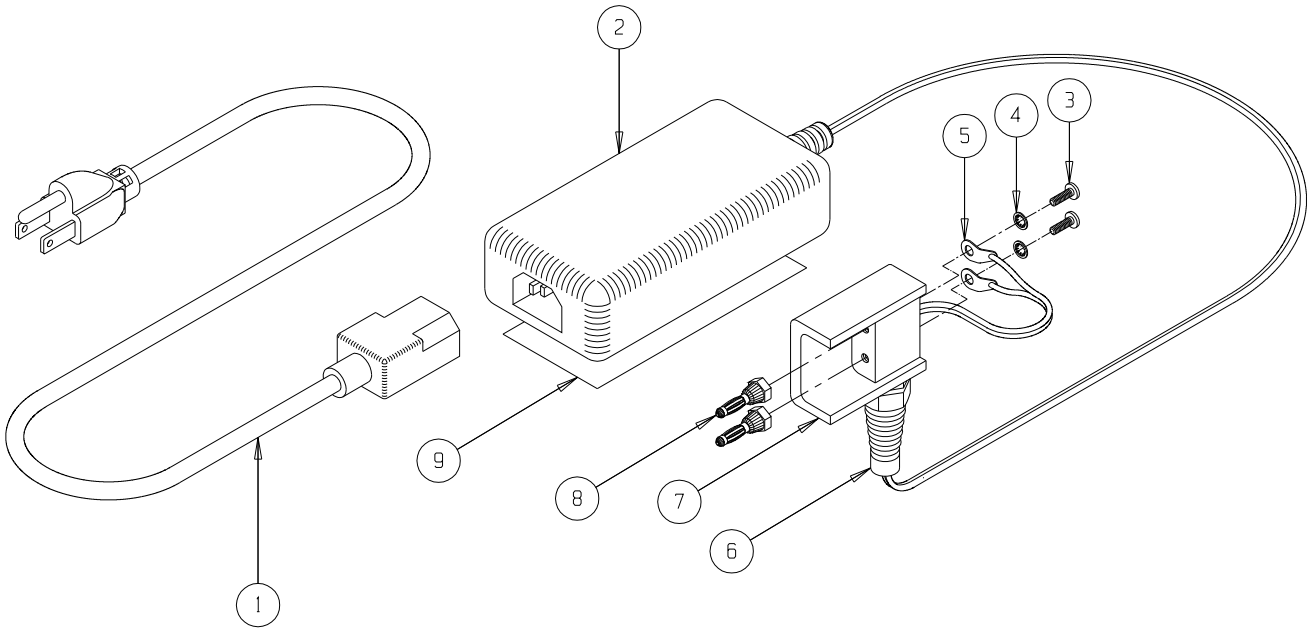

MSI-6260CS

Universal Battery Charger Assembly

Part Number/Price

| Item # | Part # | Description | Price |
|--------|--------|---|----------|
| 1 | 143974 | Power cord, North America | \$34.00 |
| 1 | 143981 | Power cord, United Kingdom (not shown) | \$76.00 |
| 1 | 143979 | Power cord, European (not shown) | \$65.00 |
| 1 | 143980 | Power cord, Australian (not shown) | \$76.00 |
| 2 | 144890 | Universal power adapter | \$150.00 |
| 3 | 146603 | Screw, pan head 6-32 x 3/8, Std., stainless steel | \$1.00 |
| 4 | 81280 | Washer internal tooth #6, stainless steel | \$1.00 |
| 5 | 141635 | Lug, solder #6, copper | \$2.00 |
| 6 | 144936 | Feed through | \$6.75 |
| 7 | 149434 | Housing battery plug | \$46.00 |
| 8 | 147825 | Plug, banana | \$12.00 |
| 9 | 139369 | Label, descriptive 12V | \$14.00 |
| - | 138006 | Universal battery charger 115/230 VAC, 50/60 Hz (North American plug configuration is standard; contact factory if alternate is required) | \$345.00 |

REPLACEMENT PARTS

MSI-6260CS

Universal Battery Charger Assembly

REPLACEMENT PARTS