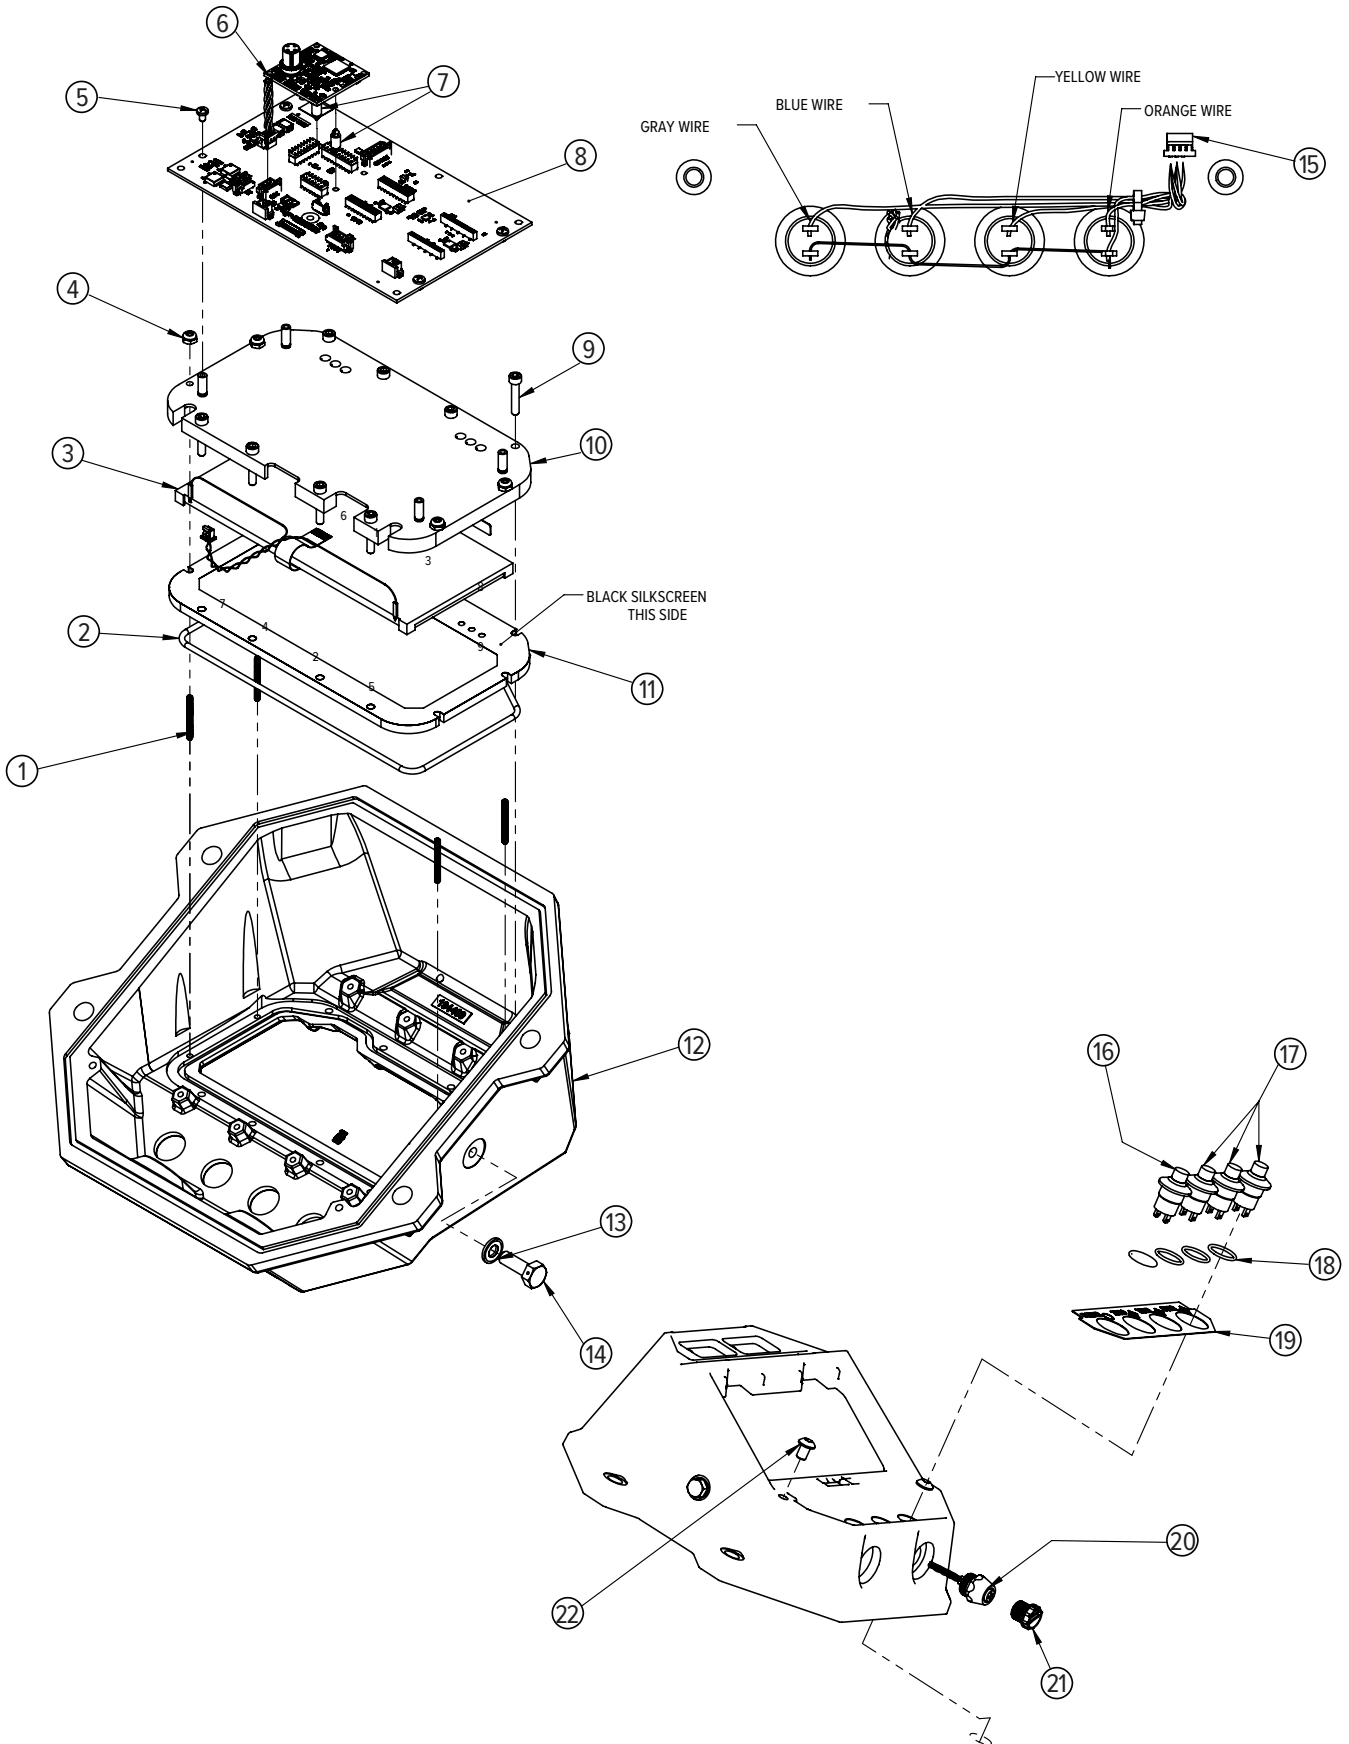

MSI-4260M Industrial

Front Casting Assembly

Part Number/Price

Item #	Part #	Description	Price
1	196566	Screw set allen dr cp stainless steel 4-40 1.0 LG	\$2.10
2	182066	O-ring 5.737 × 0.103 nitrile	\$2.10
3	195333	LCD module	\$120.00
4	146625	Nut hex 4-40 nyloc stainless steel	\$2.10
5	146593	Screw pan head 4-40 × 3/16 Phillips stainless steel	\$1.00
6	153429	PCA ScaleCore 3 1-channel w/ turck insert - controlled	\$280.00
7	144929	Spacer miniature dual locking 6 mm long	\$6.25
8	191081	PCA 5-digit LCD	\$410.00
9	200637	Screw, cap 6-32NC × 3/4 hex socket head 18-8 stainless steel	\$2.00
10	196524	LCD bracket	\$105.00
11	196523	LCD window	\$105.00
12	203000	Front casting LCD display	\$450.00
13	142472	Washer seal Stat-O-Seal® 1/4 inch	\$4.50
14	153203	Screw hex 1/4-20 × .375 UNC drilled hd stainless steel	\$11.00
15	139448	Cable assembly switch harness	\$22.00
16	147562	Switch P3-31111W watertight red	\$48.00
17	147563	Switch P3-31112W watertight black	\$46.00
18	146251	O-ring 70 durometer for use with PG11 feed through	\$2.10
19	194709	Overlay switches	\$32.00
20	139449	Cable assembly comm serial data RS-232	\$56.00
21	143352	Connector closure cap IP68 male	\$3.25
22	198460	Screw, cap 1/4-20 × 3/8 hex socket button head stainless steel	\$2.25

REPLACEMENT PARTS

MSI-4260M Industrial

Front Casting Assembly

REPLACEMENT PARTS