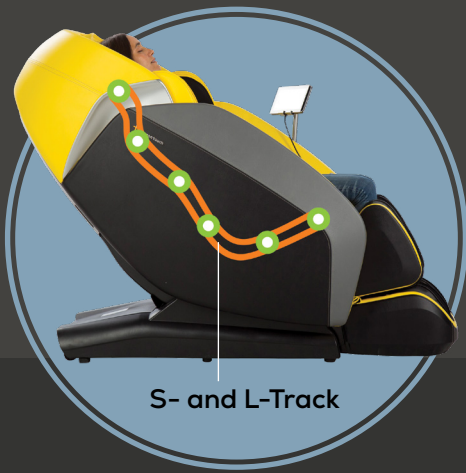

The Certus delivers three-dimensional massage along the entire length of your spine and all the way down to your thighs. Enjoy auto-programs that are focused on helping you achieve a new relaxed state of being. Tension in your legs and feet will melt away as the unique, outer orbital calf massage and underfoot rollers soothe tired muscles and overworked feet. Let the dynamic stretch position your body for a lengthening of your back and muscles, giving you renewed energy and life.

S- and L-Track

S and L TRACK SYSTEMS

While the **L-Track** extends high performance coverage from your neck and shoulders all the way down to your glutes and thighs, the **S-Track** closely follows the curvature of the spine. The result is a massage that is designed to move with the natural curves of your body for optimal results.

BUILT-IN USB PORT

Use the built-in USB port to charge your favorite hand-held device while you listen to music, watch videos, or listen to an eBook.

FLEX 3D MASSAGE TECHNOLOGY

With adjustable intensity settings you can tailor your massage for a therapeutic, fully-enveloping massage with just the right pressure.

DEFY GRAVITY®

The zero gravity position cradles your back and elevates your legs above your heart, the position doctors recommend as the healthiest way to sit.

SPACE SAVING DESIGN

The Certus requires zero wall clearance in order to pivot seamlessly from the upright to reclined position.