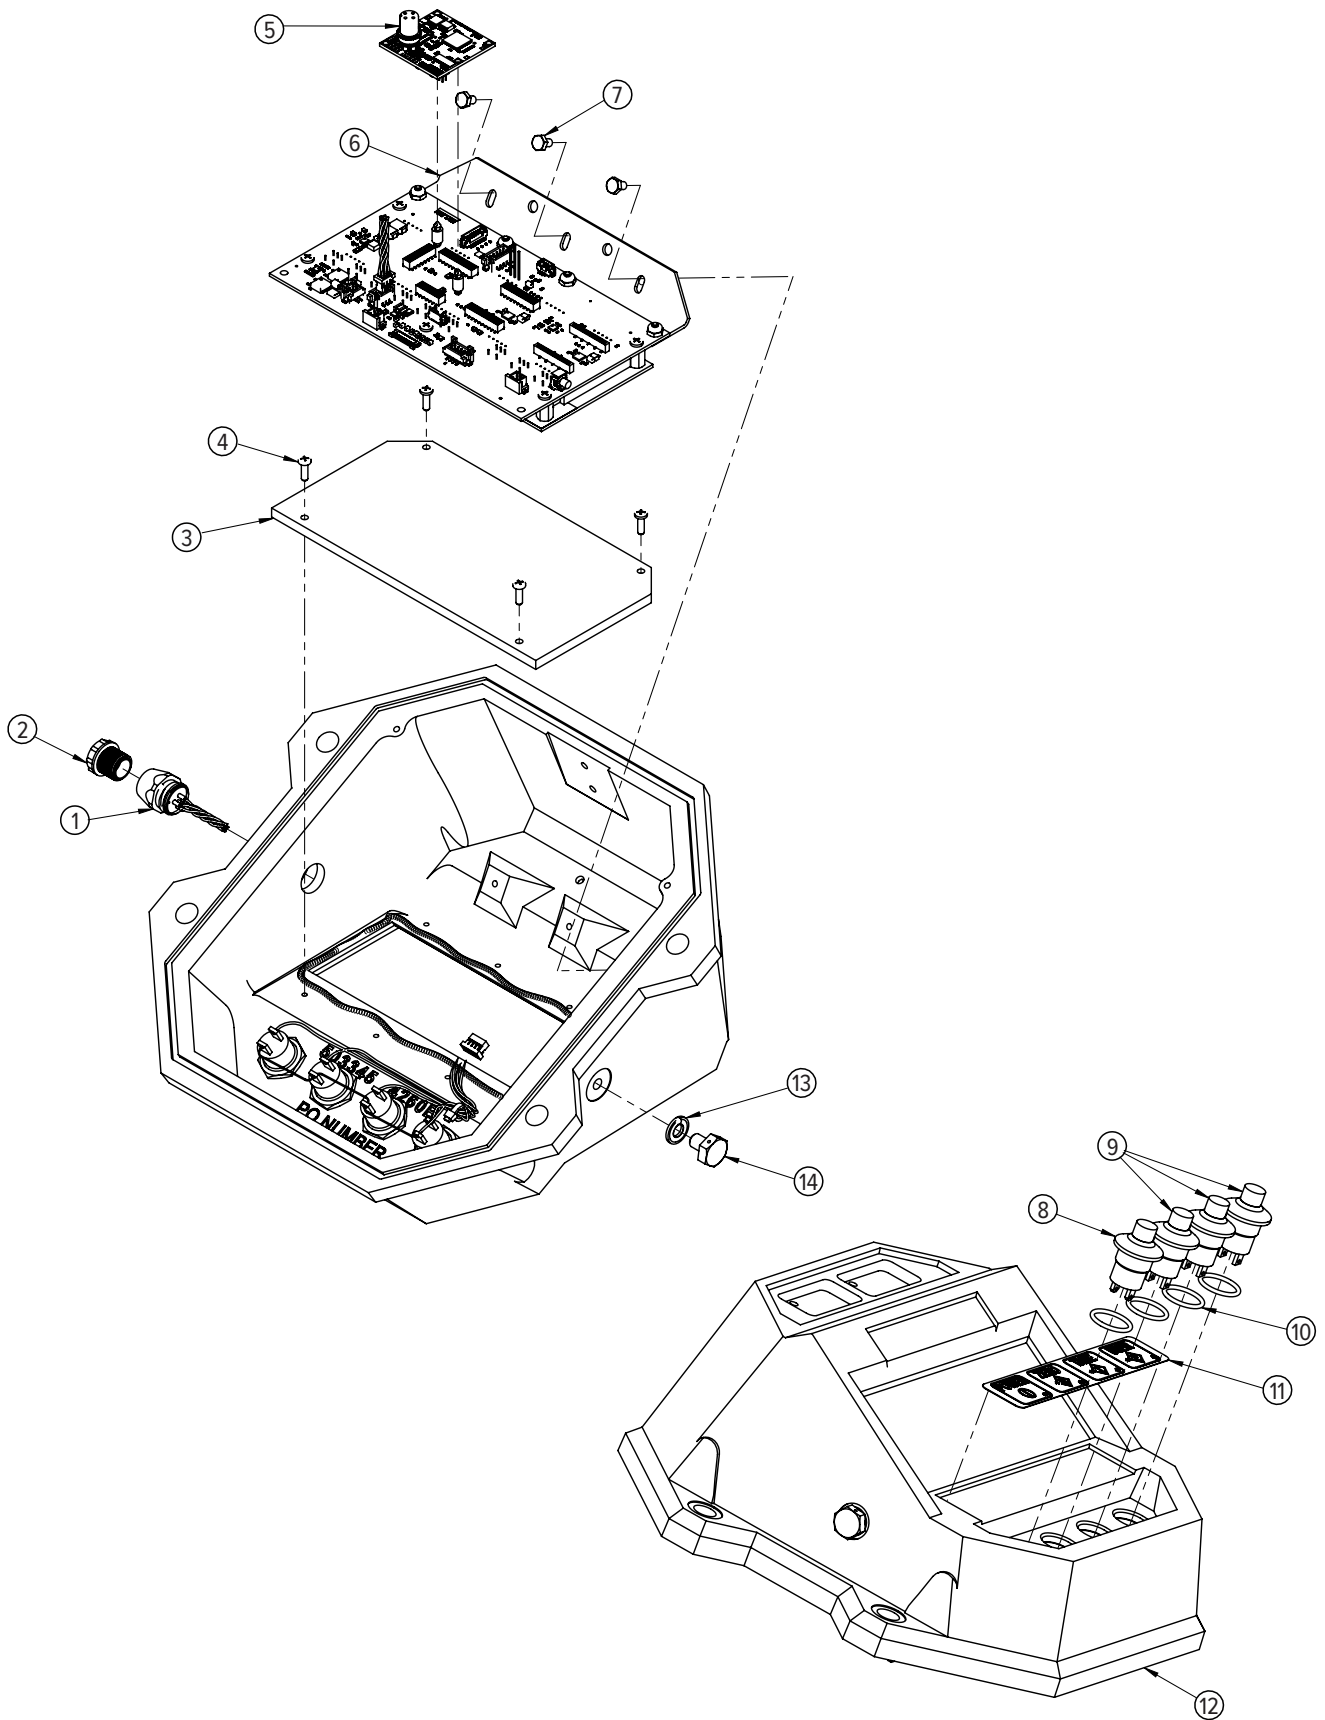

MSI-4260C

Front Casting Assembly

Part Number/Price

Item #	Part #	Description	Price
1	139449	Cable assembly comm serial data RS-232	\$56.00
2	143352	Conn closure cap IP68 male	\$3.25
3	200270	Window LED	\$61.00
4	128140	Screw, machine 4-40 x 3/8 Phillips pan head 18-8 stainless steel	\$1.00
5	153429	PCA ScaleCore3 1-channel	\$280.00
6	199849	Display assembly	\$475.00
7	146022	Bolt HH 6-32 x 1/4 cap stainless steel	\$3.50
8	147562	Switch P3-31111W watertight red	\$48.00
9	147563	Switch P3-31112W watertight black	\$46.00
10	146251	O-ring 70 durometer	\$2.10
11	149506	Label switch	\$14.00
12	149481	Front casting and machining	\$405.00
13	142472	Washer seal Stat-O-Seal® 1/4 in	\$4.50
14	142209	Screw seal hex stainless steel 1/4-20	\$14.00

REPLACEMENT PARTS

MSI-4260C

Front Casting Assembly

REPLACEMENT PARTS