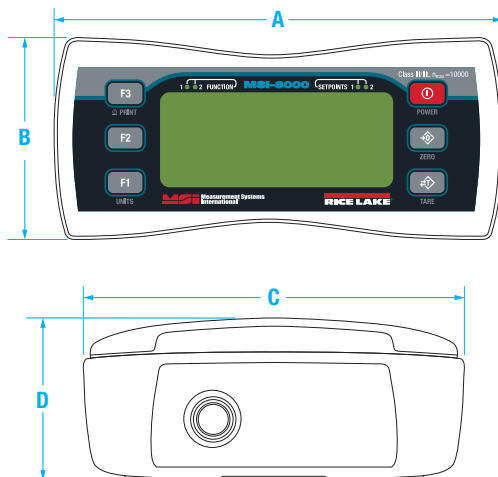

Part Number/Price

Part #	Description	Est. Weight	Price
139381	MSI-8000 RF remote display	5 lb	\$1,415.00

Options/Accessories

Part #	Description	Est. Weight	Price
149549	Universal 115/230 VAC 50/60 Hz (NA plug standard) battery charger for MSI-8000 RF remote display	3 lb	\$165.00
149550	Universal 115/230 VAC 50/60 Hz (EC plug standard) battery charger for MSI 8000 RF remote display	1 lb	\$160.00
150964	DB9 female serial interface cable for MSI-8000 RF remote display	1 lb	\$200.00
151095	Audible alarm	—	\$315.00

Dimensions

MSI-8000			
A	8.00 in (203 mm)	C	3.85 in (98 mm)
B	3.85 in (98 mm)	D	1.37 in (35 mm)

Standard Features

- Compatible with all ScaleCore™ based products including: MSI-7300 Dyna-Link 2, MSI-3460 Challenger 3, MSI-4260 Port-A-Weigh, MSI-7000 and MSI-7001 TranSend™, MSI-9600HT and MSI-6360
- LCD display
- Membrane keypad for remote control functionality
- User-definable function keys for added versatility
- Universal 115/230 VAC, 50/60 Hz battery charger (NA plug standard)

(Contact MSI for application consultation)

Specifications

Enclosure:

NEMA Type 4, IP65

Weight:

0.98 lb (445 g)

Keypad:

On/Off, Zero (100%), Tare, Print and two user-defined keys for the following functions: peak hold, high resolution, total, view total, net/gross, units switching

Display:

Six-digit 1.0 in (26.4 mm) LCD screen

Units Displayed:

Pounds, kilograms, tons, metric tons, kilonewtons

Annunciators:

Stable, COZ, low battery, peak, net, kg, kN, lb, M, ton, setpoint, function LEDs